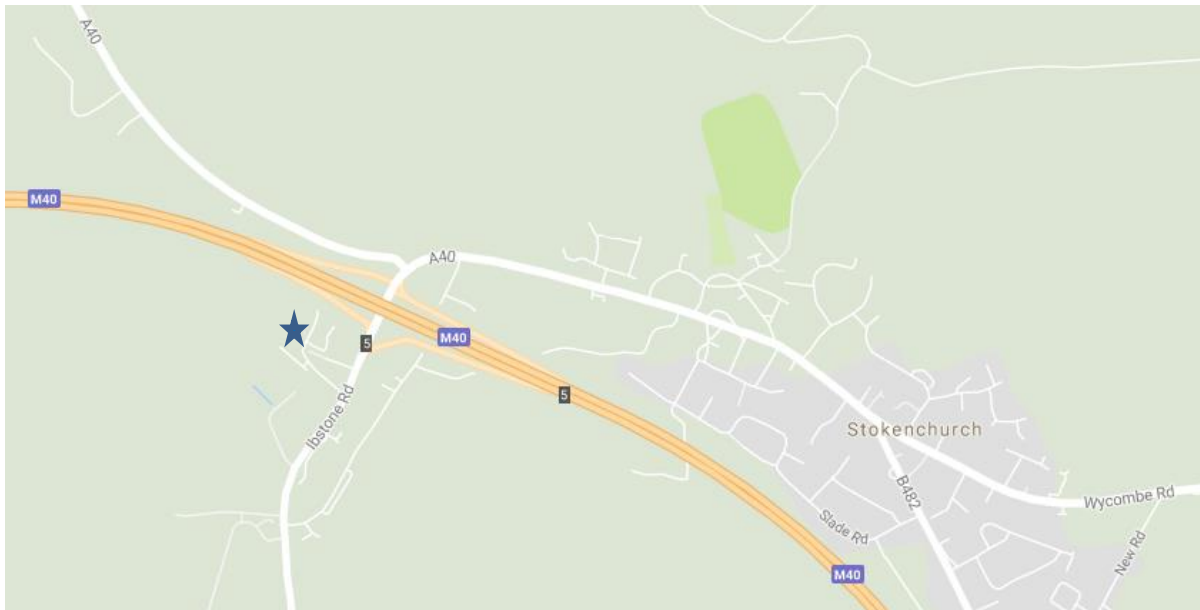

## Directions to Franchise Finance Head Office

Beacon House, Stokenchurch.

Beacon House, Ibstone Road, Stokenchurch, High Wycombe HP14 3FE

Beacon House is approx. 1 minute from Junction 5 of the M40.

There is visitor parking at the front of the building.